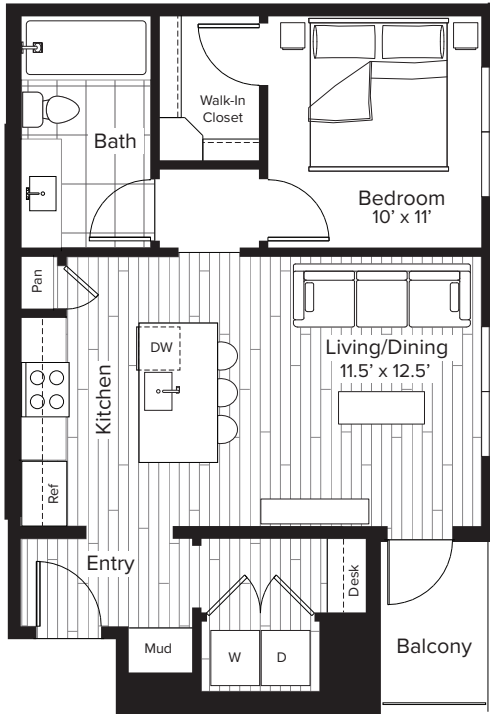

## A11 Hyde

1 BEDROOM • 1 BATH • 660 SQ. FT.

160 BIRDSALL STREET • HOUSTON, TX 77007

713.862.2222 [TheParkerAtThePark.com](http://TheParkerAtThePark.com)

Floor plans are artist's rendering. All dimensions are approximate. Actual product and specifications may vary in dimension or detail. Not all features are available in every apartment. Prices and availability are subject to change. Please see a representative for details.

## A12 Burnham

1 BEDROOM • 1 BATH • 734 SQ. FT.

160 BIRDSALL STREET • HOUSTON, TX 77007

713.862.2222 [TheParkerAtThePark.com](http://TheParkerAtThePark.com)

Floor plans are artist's rendering. All dimensions are approximate. Actual product and specifications may vary in dimension or detail. Not all features are available in every apartment. Prices and availability are subject to change. Please see a representative for details.

## A13 Primrose

1 BEDROOM • 1 BATH • 683 SQ. FT.

160 BIRDSALL STREET • HOUSTON, TX 77007

713.862.2222 [TheParkerAtThePark.com](http://TheParkerAtThePark.com)

Floor plans are artist's rendering. All dimensions are approximate. Actual product and specifications may vary in dimension or detail. Not all features are available in every apartment. Prices and availability are subject to change. Please see a representative for details.