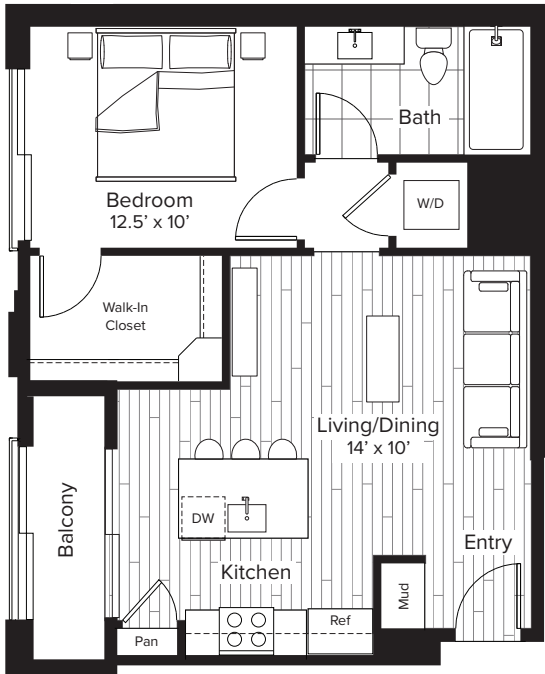

The PARKER

A15 Domain

1 BEDROOM • 1 BATH • 706 SQ. FT.

160 BIRDSALL STREET • HOUSTON, TX 77007

713.862.2222 TheParkerAtThePark.com

Floor plans are artist's rendering. All dimensions are approximate. Actual product and specifications may vary in dimension or detail. Not all features are available in every apartment. Prices and availability are subject to change. Please see a representative for details.