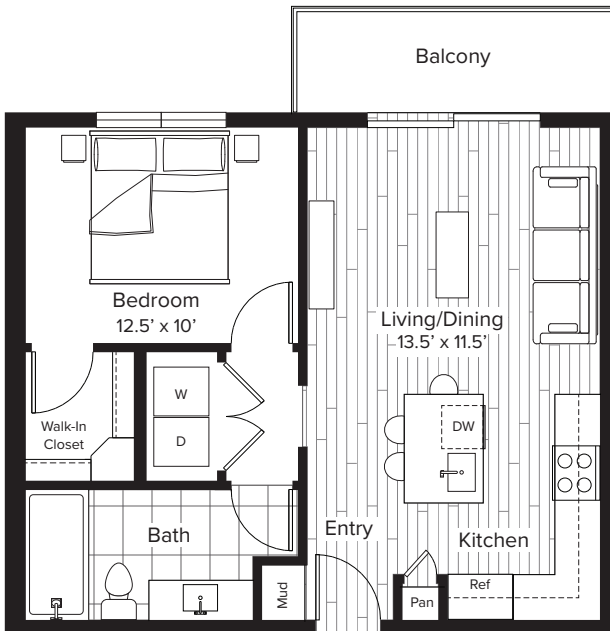

## A11 Hyde

1 BEDROOM • 1 BATH • 660 SQ. FT.

160 BIRDSALL STREET • HOUSTON, TX 77007

713.862.2222 [TheParkerAtThePark.com](http://TheParkerAtThePark.com)

Floor plans are artist's rendering. All dimensions are approximate. Actual product and specifications may vary in dimension or detail. Not all features are available in every apartment. Prices and availability are subject to change. Please see a representative for details.

## A12 Burnham

1 BEDROOM • 1 BATH • 734 SQ. FT.

160 BIRDSALL STREET • HOUSTON, TX 77007

713.862.2222 [TheParkerAtThePark.com](http://TheParkerAtThePark.com)

Floor plans are artist's rendering. All dimensions are approximate. Actual product and specifications may vary in dimension or detail. Not all features are available in every apartment. Prices and availability are subject to change. Please see a representative for details.