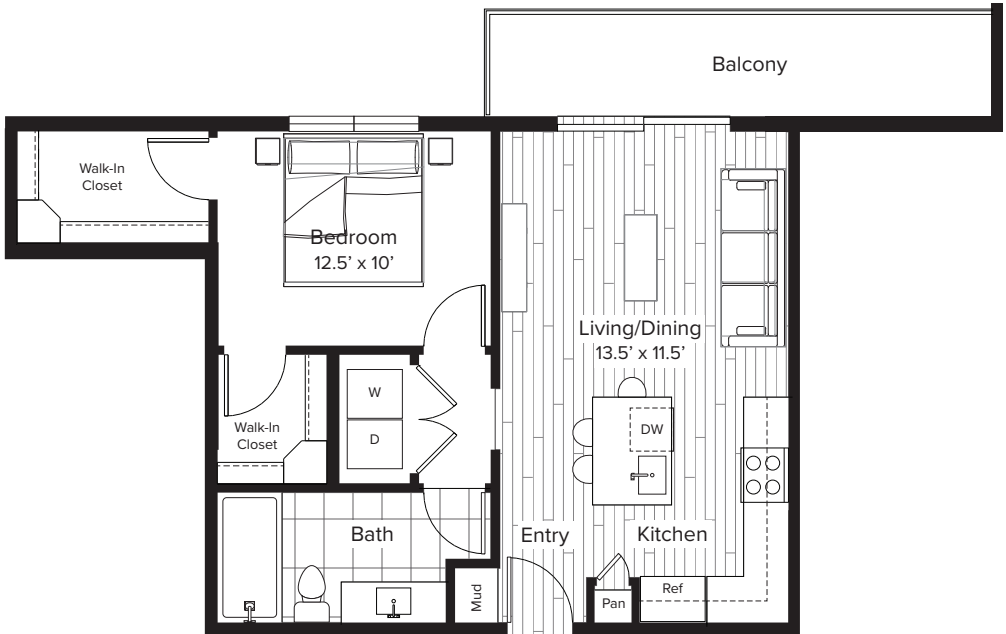

## A11 Hyde

1 BEDROOM • 1 BATH • 660 SQ. FT.

160 BIRDSALL STREET • HOUSTON, TX 77007

713.862.2222 [TheParkerAtThePark.com](http://TheParkerAtThePark.com)

Floor plans are artist's rendering. All dimensions are approximate. Actual product and specifications may vary in dimension or detail. Not all features are available in every apartment. Prices and availability are subject to change. Please see a representative for details.

## A12 Burnham

1 BEDROOM • 1 BATH • 734 SQ. FT.

160 BIRDSALL STREET • HOUSTON, TX 77007

713.862.2222 [TheParkerAtThePark.com](http://TheParkerAtThePark.com)

Floor plans are artist's rendering. All dimensions are approximate. Actual product and specifications may vary in dimension or detail. Not all features are available in every apartment. Prices and availability are subject to change. Please see a representative for details.