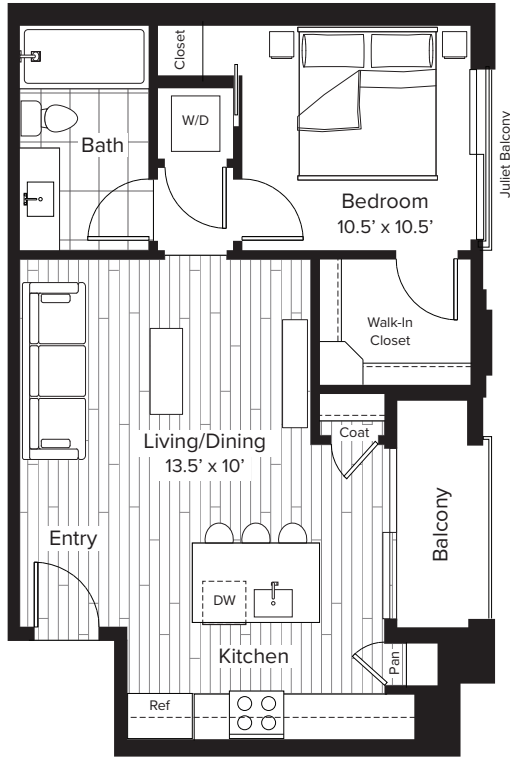

## A12 Burnham

1 BEDROOM • 1 BATH • 734 SQ. FT.

160 BIRDSALL STREET • HOUSTON, TX 77007

713.862.2222 [TheParkerAtThePark.com](http://TheParkerAtThePark.com)

Floor plans are artist's rendering. All dimensions are approximate. Actual product and specifications may vary in dimension or detail. Not all features are available in every apartment. Prices and availability are subject to change. Please see a representative for details.

## A13 Primrose

1 BEDROOM • 1 BATH • 683 SQ. FT.

160 BIRDSALL STREET • HOUSTON, TX 77007

713.862.2222 [TheParkerAtThePark.com](http://TheParkerAtThePark.com)

Floor plans are artist's rendering. All dimensions are approximate. Actual product and specifications may vary in dimension or detail. Not all features are available in every apartment. Prices and availability are subject to change. Please see a representative for details.

## A14 Chelsea

1 BEDROOM • 1 BATH • 697 SQ. FT.

160 BIRDSALL STREET • HOUSTON, TX 77007

713.862.2222 [TheParkerAtThePark.com](http://TheParkerAtThePark.com)

Floor plans are artist's rendering. All dimensions are approximate. Actual product and specifications may vary in dimension or detail. Not all features are available in every apartment. Prices and availability are subject to change. Please see a representative for details.