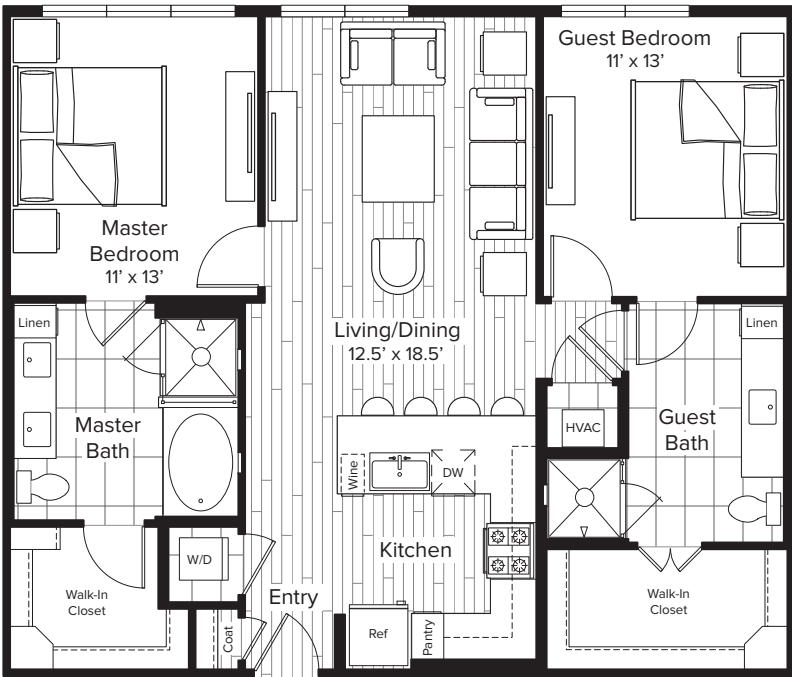

The PARKER

B1 Presidio

2 BEDROOM • 2 BATH • 1,134 SQ. FT.

160 BIRDSALL STREET • HOUSTON, TX 77007

713.862.2222 TheParkerAtThePark.com

Floor plans are artist's rendering. All dimensions are approximate. Actual product and specifications may vary in dimension or detail. Not all features are available in every apartment. Prices and availability are subject to change. Please see a representative for details.