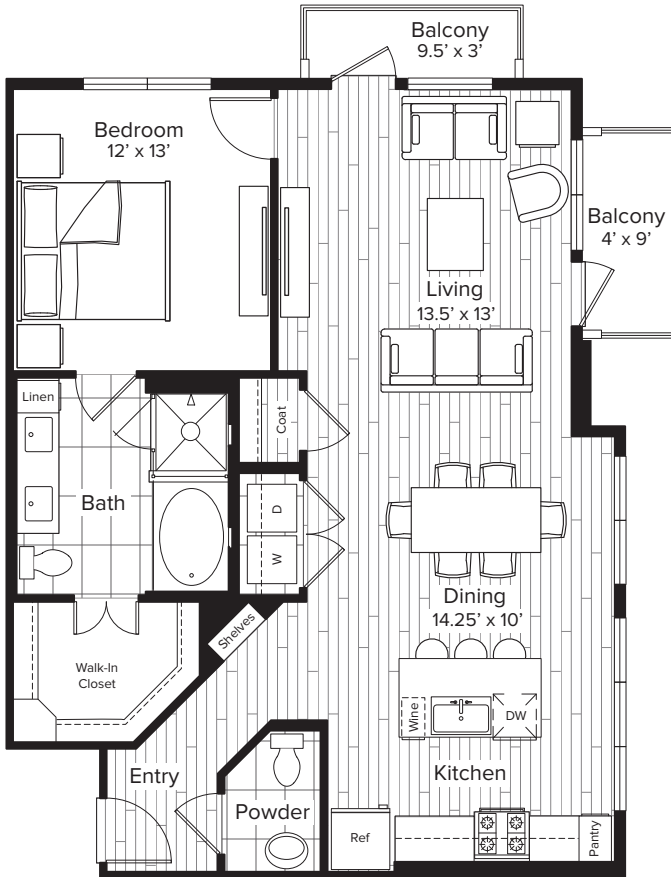

The PARKER

A9 Meredith

1 BEDROOM • 1.5 BATH • 1,001 SQ. FT.

160 BIRDSALL STREET • HOUSTON, TX 77007

713.862.2222 TheParkerAtThePark.com

Floor plans are artist's rendering. All dimensions are approximate. Actual product and specifications may vary in dimension or detail. Not all features are available in every apartment. Prices and availability are subject to change. Please see a representative for details.