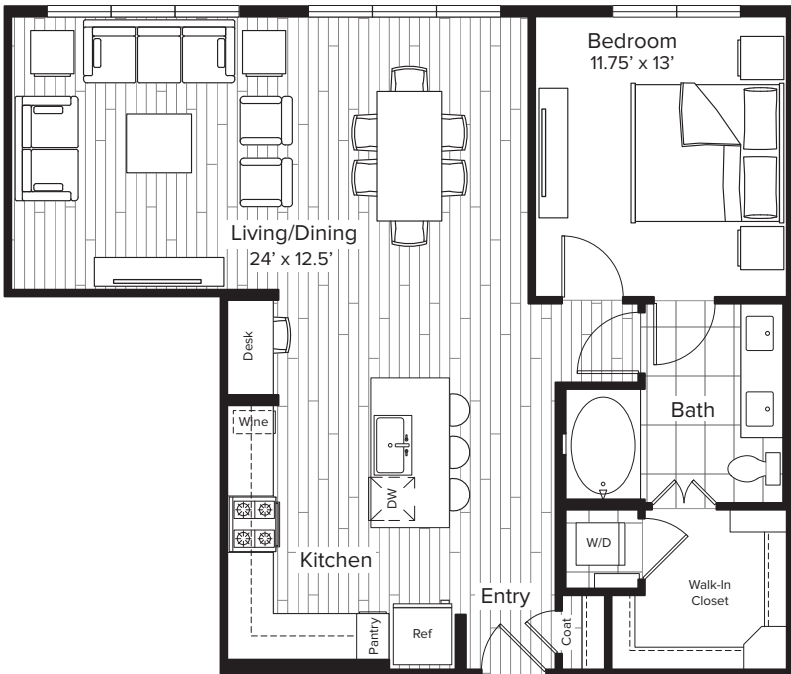

# The PARKER

## A8 Melrose

1 BEDROOM • 1 BATH • 956 SQ. FT.

160 BIRDSALL STREET • HOUSTON, TX 77007

713.862.2222 [TheParkerAtThePark.com](http://TheParkerAtThePark.com)

Floor plans are artist's rendering. All dimensions are approximate. Actual product and specifications may vary in dimension or detail. Not all features are available in every apartment. Prices and availability are subject to change. Please see a representative for details.