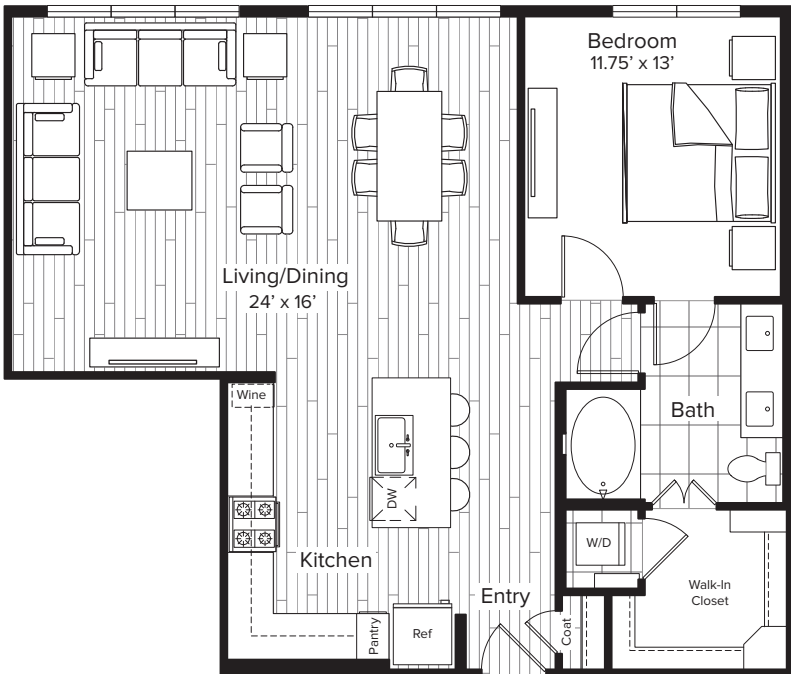

# The PARKER

## A8.1 Memorial

1 BEDROOM • 1 BATH • 994 SQ. FT.

160 BIRDSALL STREET • HOUSTON, TX 77007

713.862.2222 [TheParkerAtThePark.com](http://TheParkerAtThePark.com)

Floor plans are artist's rendering. All dimensions are approximate. Actual product and specifications may vary in dimension or detail. Not all features are available in every apartment. Prices and availability are subject to change. Please see a representative for details.