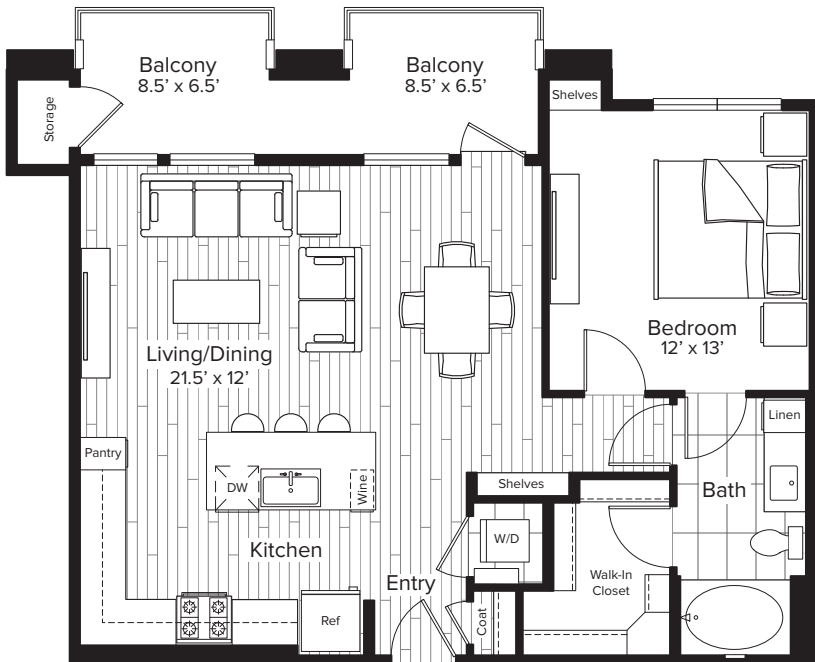

The PARKER

A6 Lafayette

1 BEDROOM • 1 BATH • 843 SQ. FT.

160 BIRDSALL STREET • HOUSTON, TX 77007

713.862.2222 TheParkerAtThePark.com

Floor plans are artist's rendering. All dimensions are approximate. Actual product and specifications may vary in dimension or detail. Not all features are available in every apartment. Prices and availability are subject to change. Please see a representative for details.