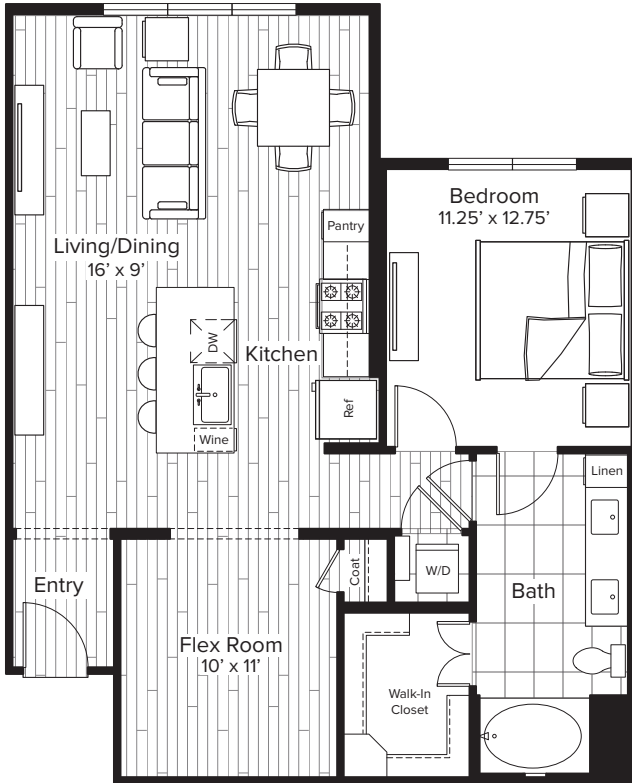

The PARKER

A4

Hermann

1 BEDROOM + FLEX • 1 BATH • 945 SQ. FT.

160 BIRDSALL STREET • HOUSTON, TX 77007

713.862.2222 TheParkerAtThePark.com

Floor plans are artist's rendering. All dimensions are approximate. Actual product and specifications may vary in dimension or detail. Not all features are available in every apartment. Prices and availability are subject to change. Please see a representative for details.