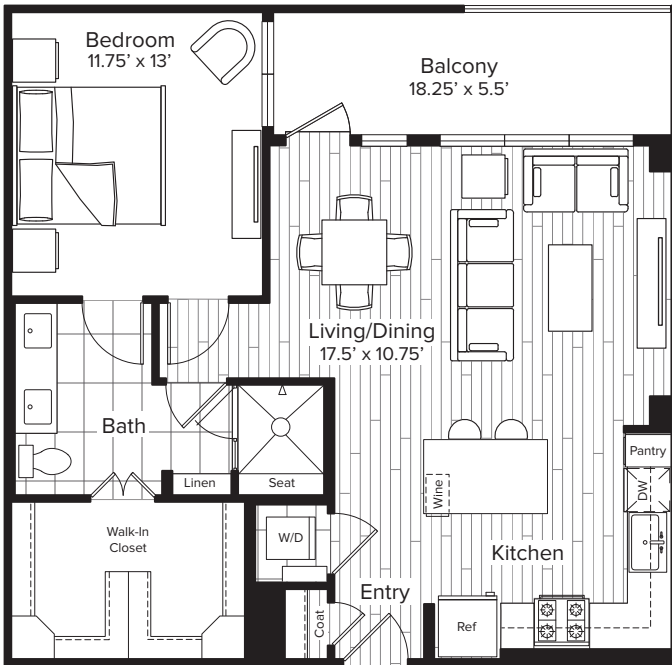

The PARKER

A3 Greenwich

1 BEDROOM • 1 BATH • 840 SQ. FT.

160 BIRDSALL STREET • HOUSTON, TX 77007

713.862.2222 TheParkerAtThePark.com

Floor plans are artist's rendering. All dimensions are approximate. Actual product and specifications may vary in dimension or detail. Not all features are available in every apartment. Prices and availability are subject to change. Please see a representative for details.