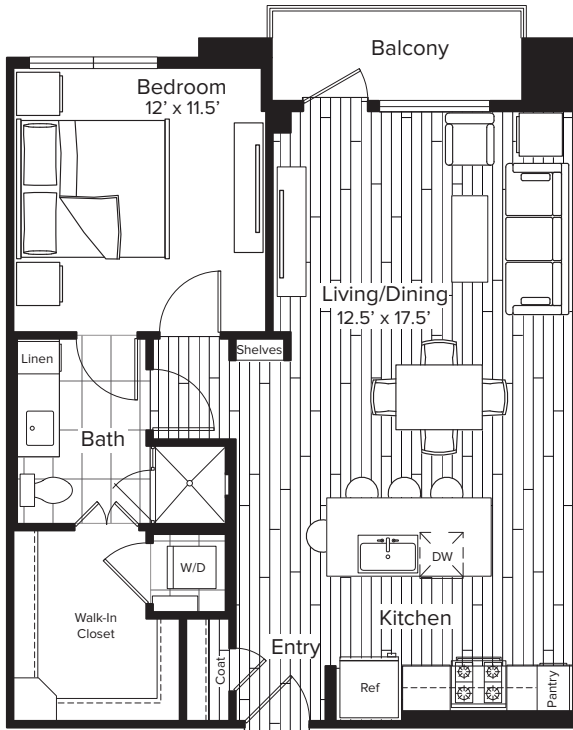

# The PARKER

## A2 Dolores

1 BEDROOM • 1 BATH • 793 SQ. FT.

160 BIRDSALL STREET • HOUSTON, TX 77007

713.862.2222 [TheParkerAtThePark.com](http://TheParkerAtThePark.com)

Floor plans are artist's rendering. All dimensions are approximate. Actual product and specifications may vary in dimension or detail. Not all features are available in every apartment. Prices and availability are subject to change. Please see a representative for details.