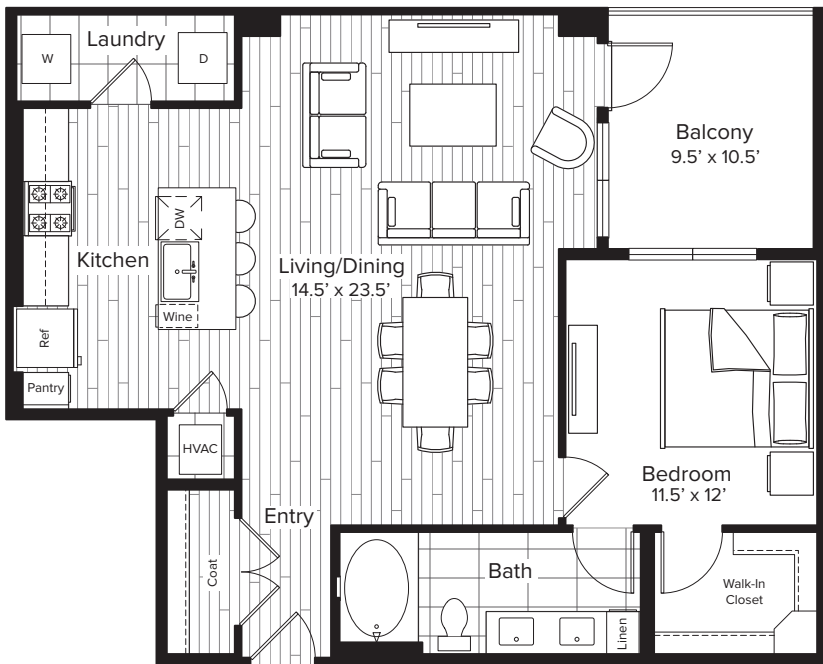

The PARKER

A10 Moody

1 BEDROOM • 1 BATH • 949 SQ. FT.

160 BIRDSALL STREET • HOUSTON, TX 77007

713.862.2222 TheParkerAtThePark.com

Floor plans are artist's rendering. All dimensions are approximate. Actual product and specifications may vary in dimension or detail. Not all features are available in every apartment. Prices and availability are subject to change. Please see a representative for details.