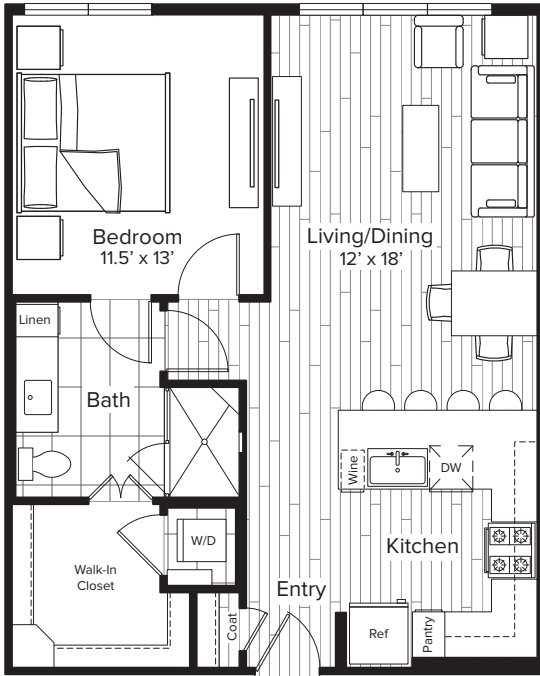

The PARKER

A1.3 Discovery

1 BEDROOM • 1 BATH • 774 SQ. FT.

160 BIRDSALL STREET • HOUSTON, TX 77007

713.862.2222 TheParkerAtThePark.com

Floor plans are artist's rendering. All dimensions are approximate. Actual product and specifications may vary in dimension or detail. Not all features are available in every apartment. Prices and availability are subject to change. Please see a representative for details.