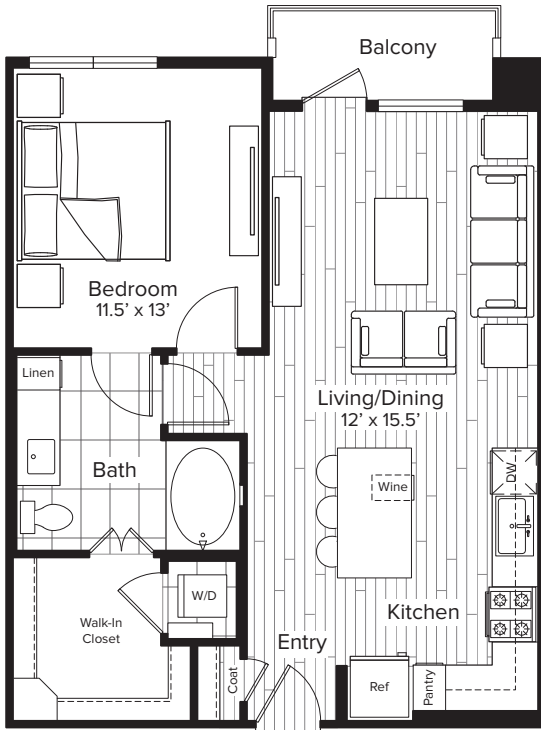

The PARKER

A1.2 Central

1 BEDROOM • 1 BATH • 749 SQ. FT.

160 BIRDSALL STREET • HOUSTON, TX 77007

713.862.2222 TheParkerAtThePark.com

Floor plans are artist's rendering. All dimensions are approximate. Actual product and specifications may vary in dimension or detail. Not all features are available in every apartment. Prices and availability are subject to change. Please see a representative for details.