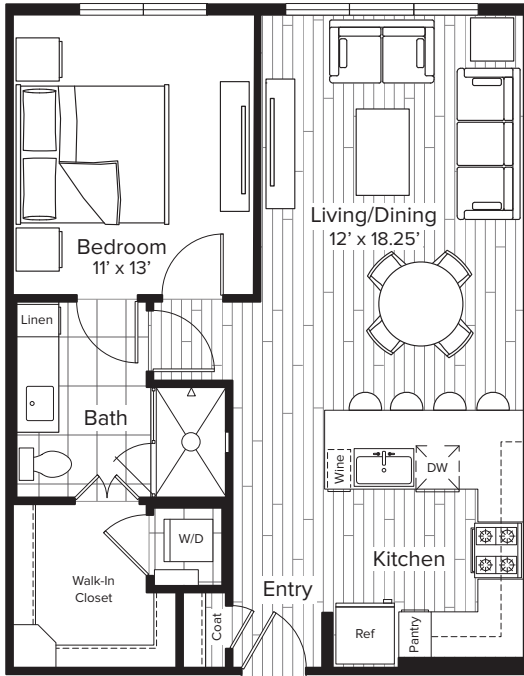

The PARKER

A1.1 Bryant

1 BEDROOM • 1 BATH • 752 SQ. FT.

160 BIRDSALL STREET • HOUSTON, TX 77007

713.862.2222 TheParkerAtThePark.com

Floor plans are artist's rendering. All dimensions are approximate. Actual product and specifications may vary in dimension or detail. Not all features are available in every apartment. Prices and availability are subject to change. Please see a representative for details.