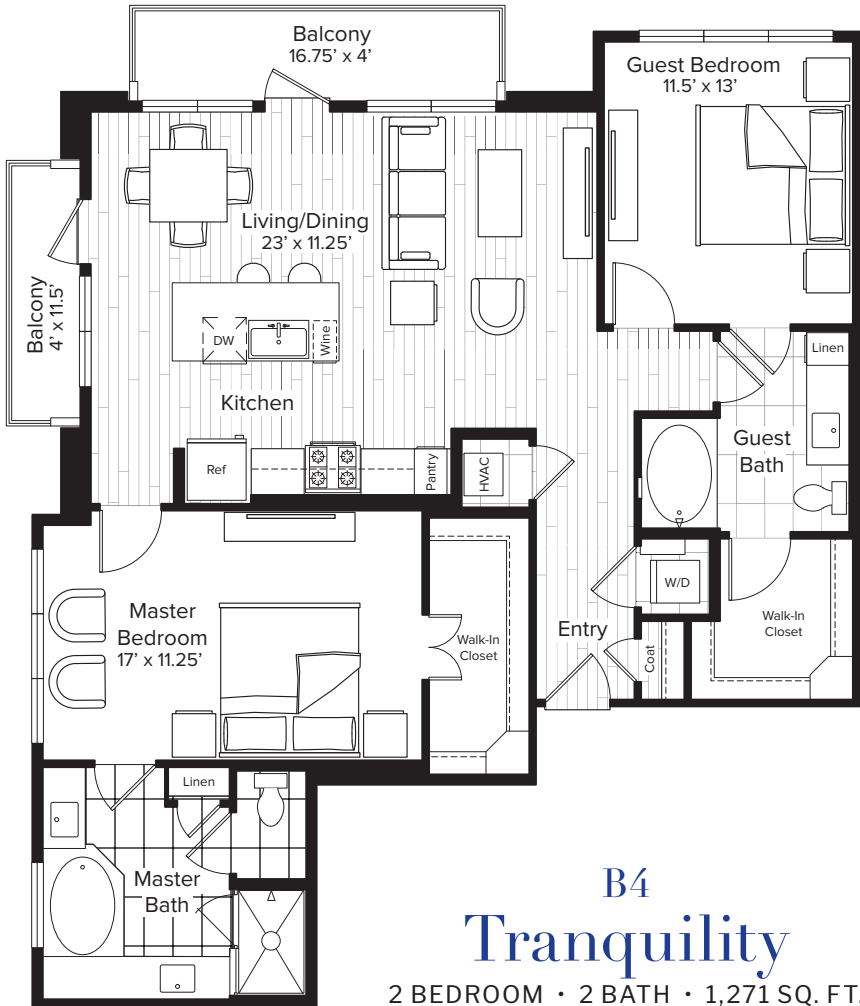

The PARKER

160 BIRDSALL STREET • HOUSTON, TX 77007

713.862.2222 TheParkerAtThePark.com

Floor plans are artist's rendering. All dimensions are approximate. Actual product and specifications may vary in dimension or detail. Not all features are available in every apartment. Prices and availability are subject to change. Please see a representative for details.