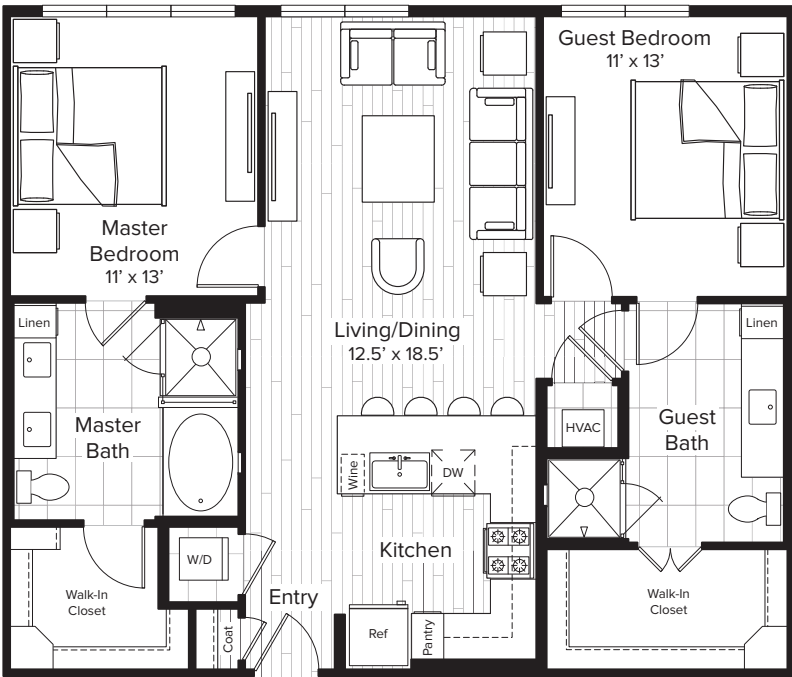

The PARKER

B1 Presidio

2 BEDROOM • 2 BATH • 1,134 SQ. FT.

160 BIRDSALL STREET • HOUSTON, TX 77007

713.862.2222 TheParkerAtThePark.com

Floor plans are artist's rendering. All dimensions are approximate. Actual product and specifications may vary in dimension or detail. Not all features are available in every apartment. Prices and availability are subject to change. Please see a representative for details.