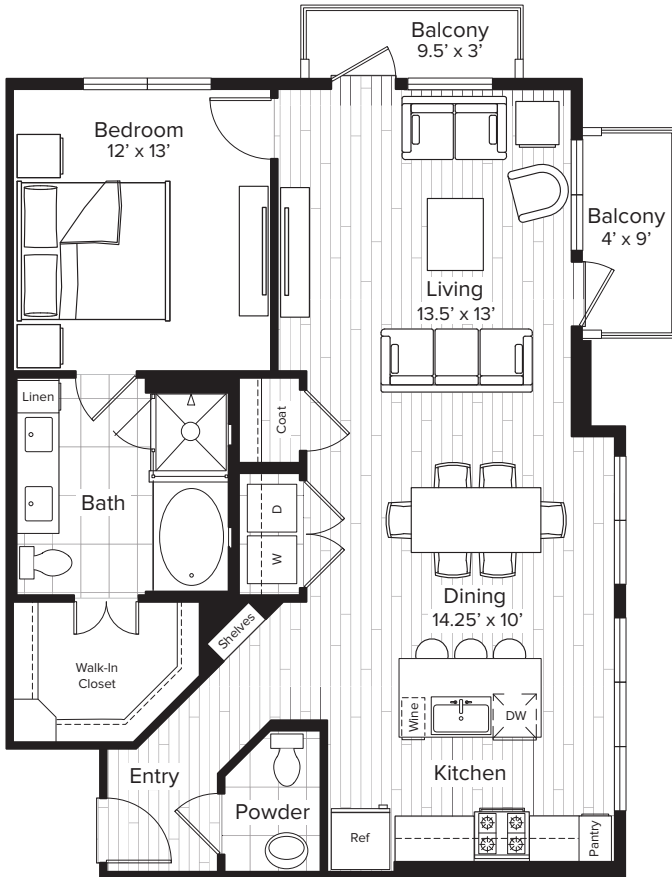

# The PARKER

## A9 Meredith

1 BEDROOM • 1.5 BATH • 1,001 SQ. FT.

160 BIRDSALL STREET • HOUSTON, TX 77007

713.862.2222 [TheParkerAtThePark.com](http://TheParkerAtThePark.com)

Floor plans are artist's rendering. All dimensions are approximate. Actual product and specifications may vary in dimension or detail. Not all features are available in every apartment. Prices and availability are subject to change. Please see a representative for details.