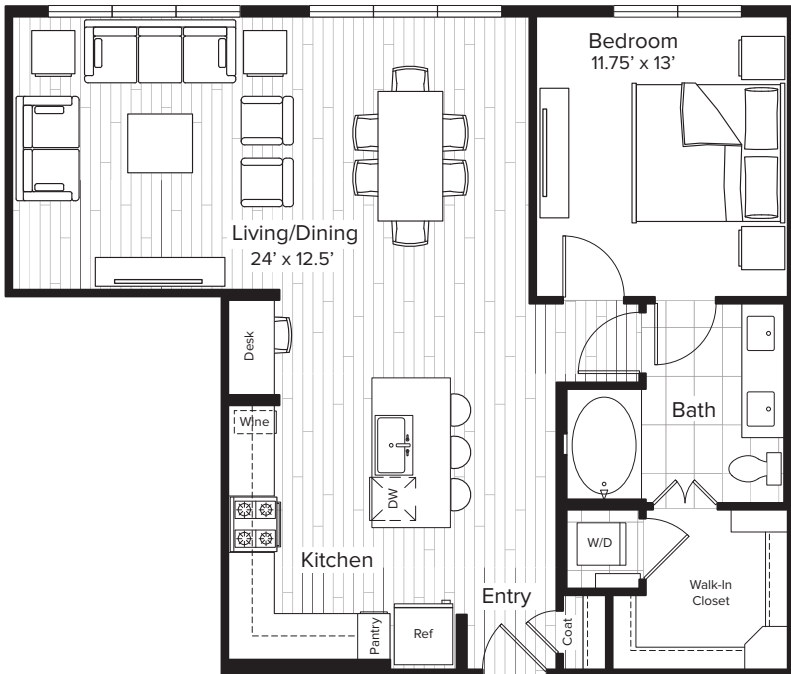

## A8 Melrose

1 BEDROOM • 1 BATH • 956 SQ. FT.

160 BIRDSALL STREET • HOUSTON, TX 77007  
713.862.2222 [TheParkerAtThePark.com](http://TheParkerAtThePark.com)

Floor plans are artist's rendering. All dimensions are approximate. Actual product and specifications may vary in dimension or detail. Not all features are available in every apartment. Prices and availability are subject to change. Please see a representative for details.