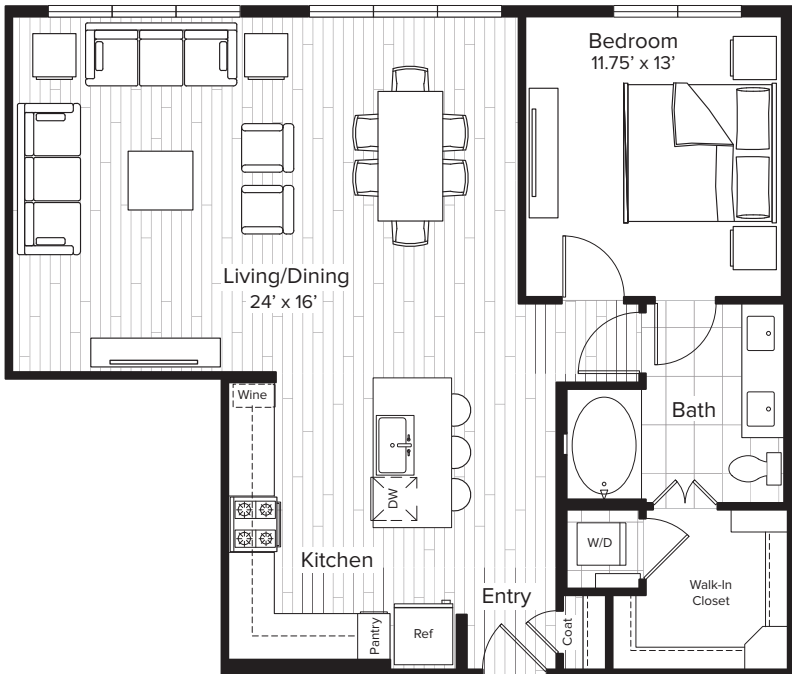

The PARKER

A8.1 Memorial

1 BEDROOM • 1 BATH • 994 SQ. FT.

160 BIRDSALL STREET • HOUSTON, TX 77007
713.862.2222 TheParkerAtThePark.com

Floor plans are artist's rendering. All dimensions are approximate. Actual product and specifications may vary in dimension or detail. Not all features are available in every apartment. Prices and availability are subject to change. Please see a representative for details.