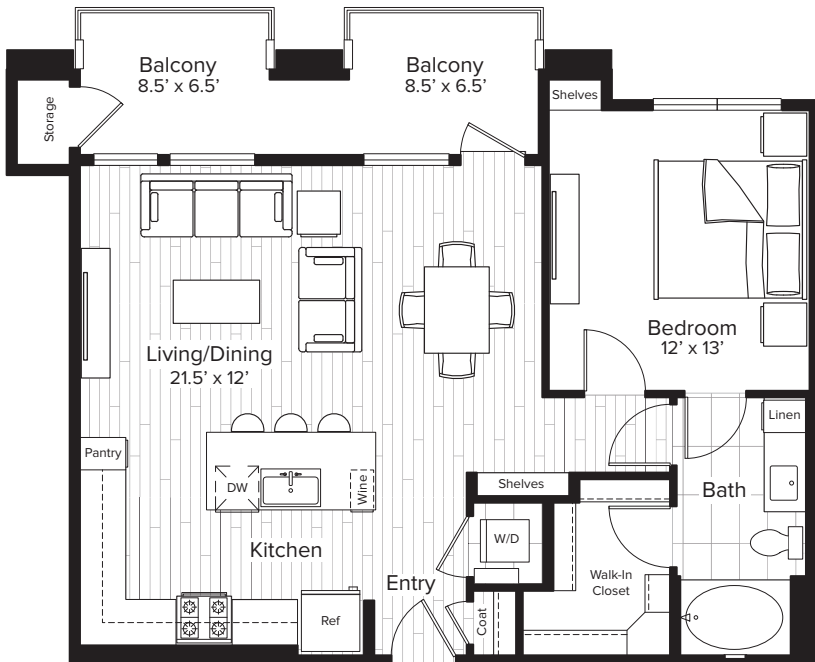

The PARKER

A6 Lafayette

1 BEDROOM • 1 BATH • 843 SQ. FT.

160 BIRDSALL STREET • HOUSTON, TX 77007

713.862.2222 TheParkerAtThePark.com

Floor plans are artist's rendering. All dimensions are approximate. Actual product and specifications may vary in dimension or detail. Not all features are available in every apartment. Prices and availability are subject to change. Please see a representative for details.