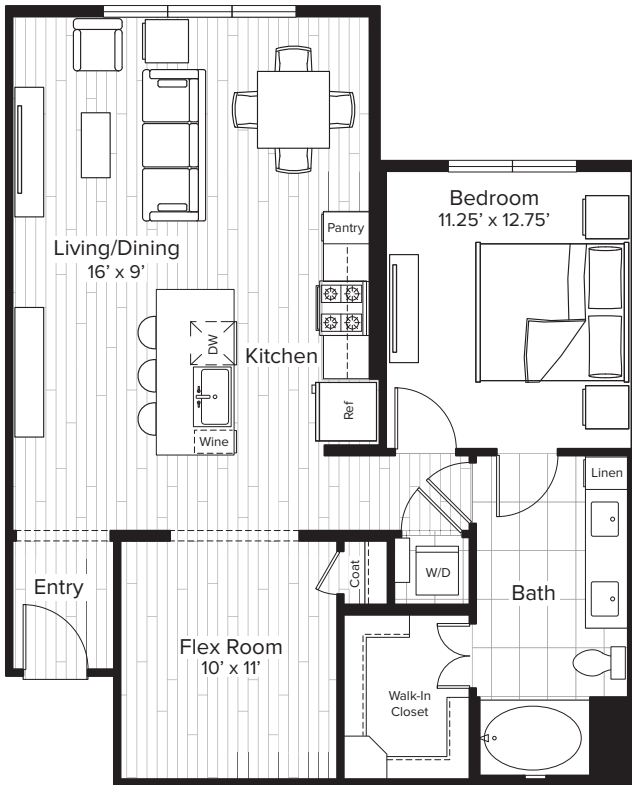

# The PARKER

A4

## Hermann

1 BEDROOM + FLEX • 1 BATH • 945 SQ. FT.

160 BIRDSALL STREET • HOUSTON, TX 77007

713.862.2222 [TheParkerAtThePark.com](http://TheParkerAtThePark.com)

Floor plans are artist's rendering. All dimensions are approximate. Actual product and specifications may vary in dimension or detail. Not all features are available in every apartment. Prices and availability are subject to change. Please see a representative for details.