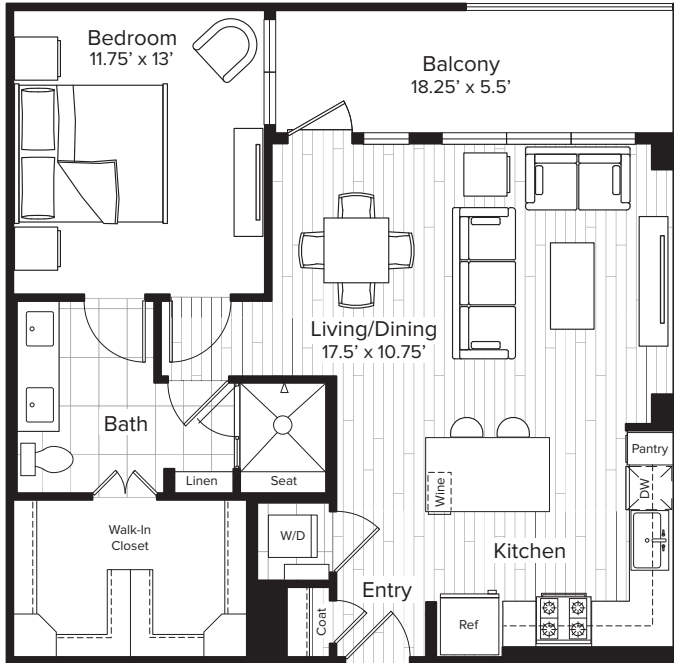

The PARKER

A3 Greenwich

1 BEDROOM • 1 BATH • 840 SQ. FT.

160 BIRDSALL STREET • HOUSTON, TX 77007

713.862.2222 TheParkerAtThePark.com

Floor plans are artist's rendering. All dimensions are approximate. Actual product and specifications may vary in dimension or detail. Not all features are available in every apartment. Prices and availability are subject to change. Please see a representative for details.