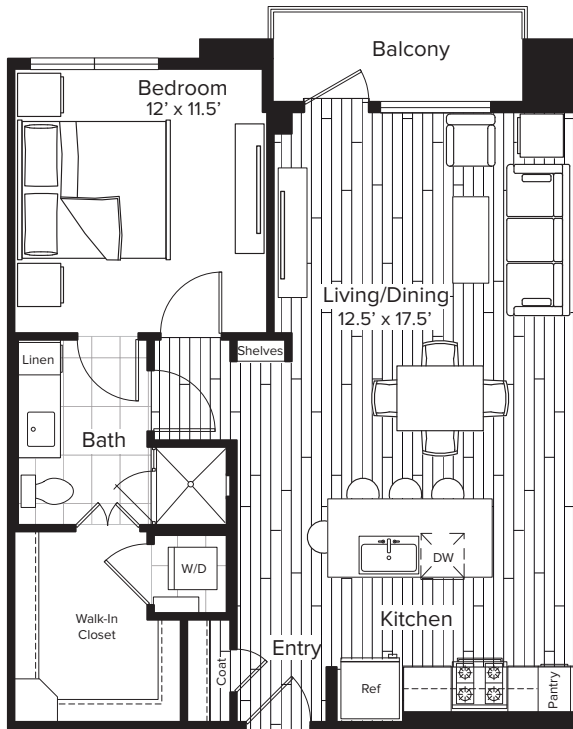

The PARKER

A2 Dolores

1 BEDROOM • 1 BATH • 793 SQ. FT.

160 BIRDSALL STREET • HOUSTON, TX 77007

713.862.2222 TheParkerAtThePark.com

Floor plans are artist's rendering. All dimensions are approximate. Actual product and specifications may vary in dimension or detail. Not all features are available in every apartment. Prices and availability are subject to change. Please see a representative for details.