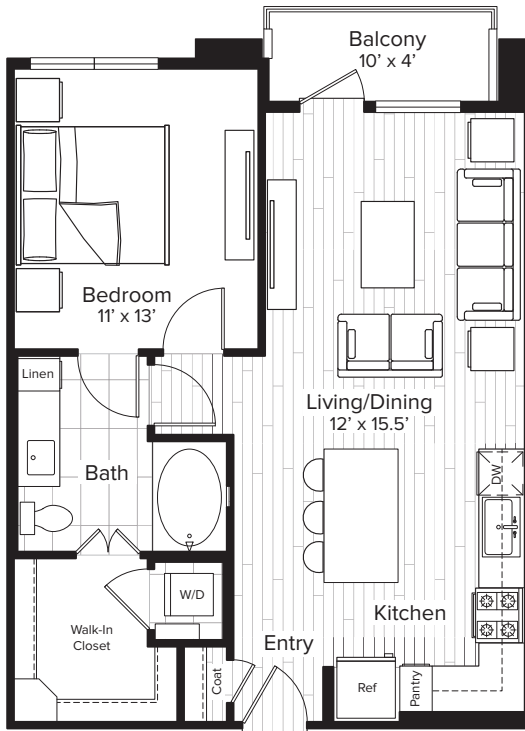

The PARKER

A1 Autry

1 BEDROOM • 1 BATH • 728 SQ. FT.

160 BIRDSALL STREET • HOUSTON, TX 77007

713.862.2222 TheParkerAtThePark.com

Floor plans are artist's rendering. All dimensions are approximate. Actual product and specifications may vary in dimension or detail. Not all features are available in every apartment. Prices and availability are subject to change. Please see a representative for details.