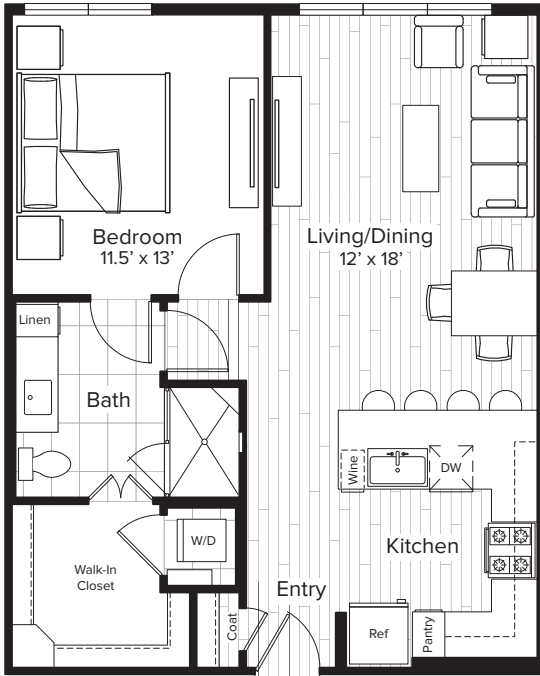

The PARKER

A1.3 Discovery

1 BEDROOM • 1 BATH • 774 SQ. FT.

160 BIRDSALL STREET • HOUSTON, TX 77007

713.862.2222 TheParkerAtThePark.com

Floor plans are artist's rendering. All dimensions are approximate. Actual product and specifications may vary in dimension or detail. Not all features are available in every apartment. Prices and availability are subject to change. Please see a representative for details.