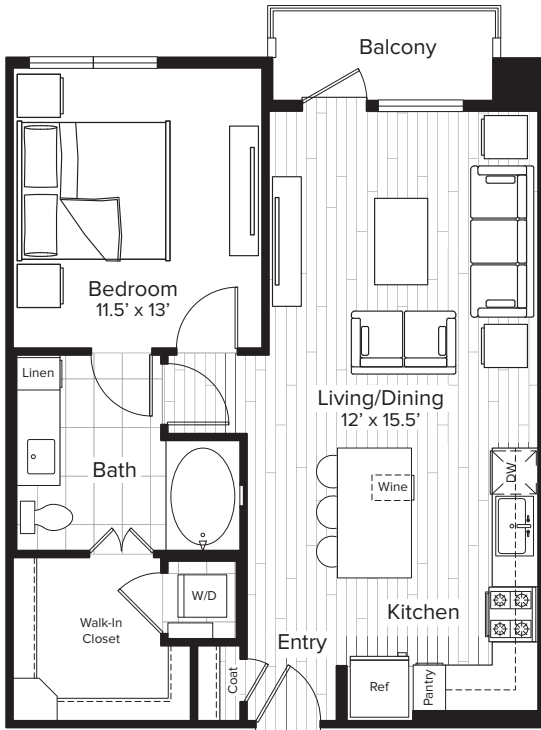

# The PARKER

## A1.2 Central

1 BEDROOM • 1 BATH • 749 SQ. FT.

160 BIRDSALL STREET • HOUSTON, TX 77007

713.862.2222 [TheParkerAtThePark.com](http://TheParkerAtThePark.com)

Floor plans are artist's rendering. All dimensions are approximate. Actual product and specifications may vary in dimension or detail. Not all features are available in every apartment. Prices and availability are subject to change. Please see a representative for details.