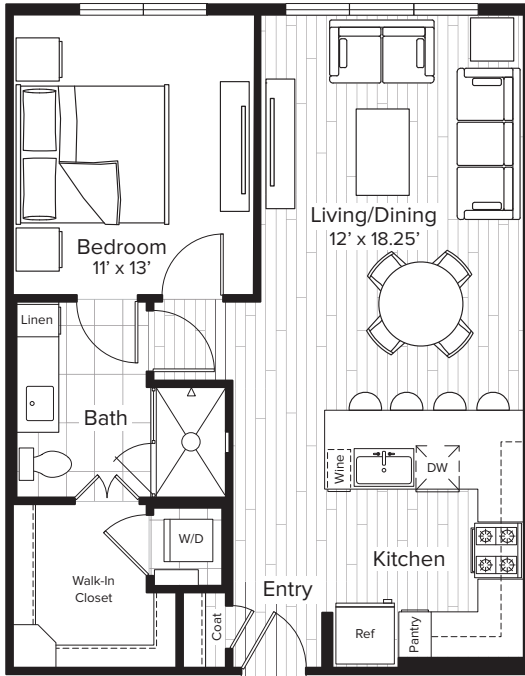

The PARKER

A1.1 Bryant

1 BEDROOM • 1 BATH • 752 SQ. FT.

160 BIRDSALL STREET • HOUSTON, TX 77007

713.862.2222 TheParkerAtThePark.com

Floor plans are artist's rendering. All dimensions are approximate. Actual product and specifications may vary in dimension or detail. Not all features are available in every apartment. Prices and availability are subject to change. Please see a representative for details.